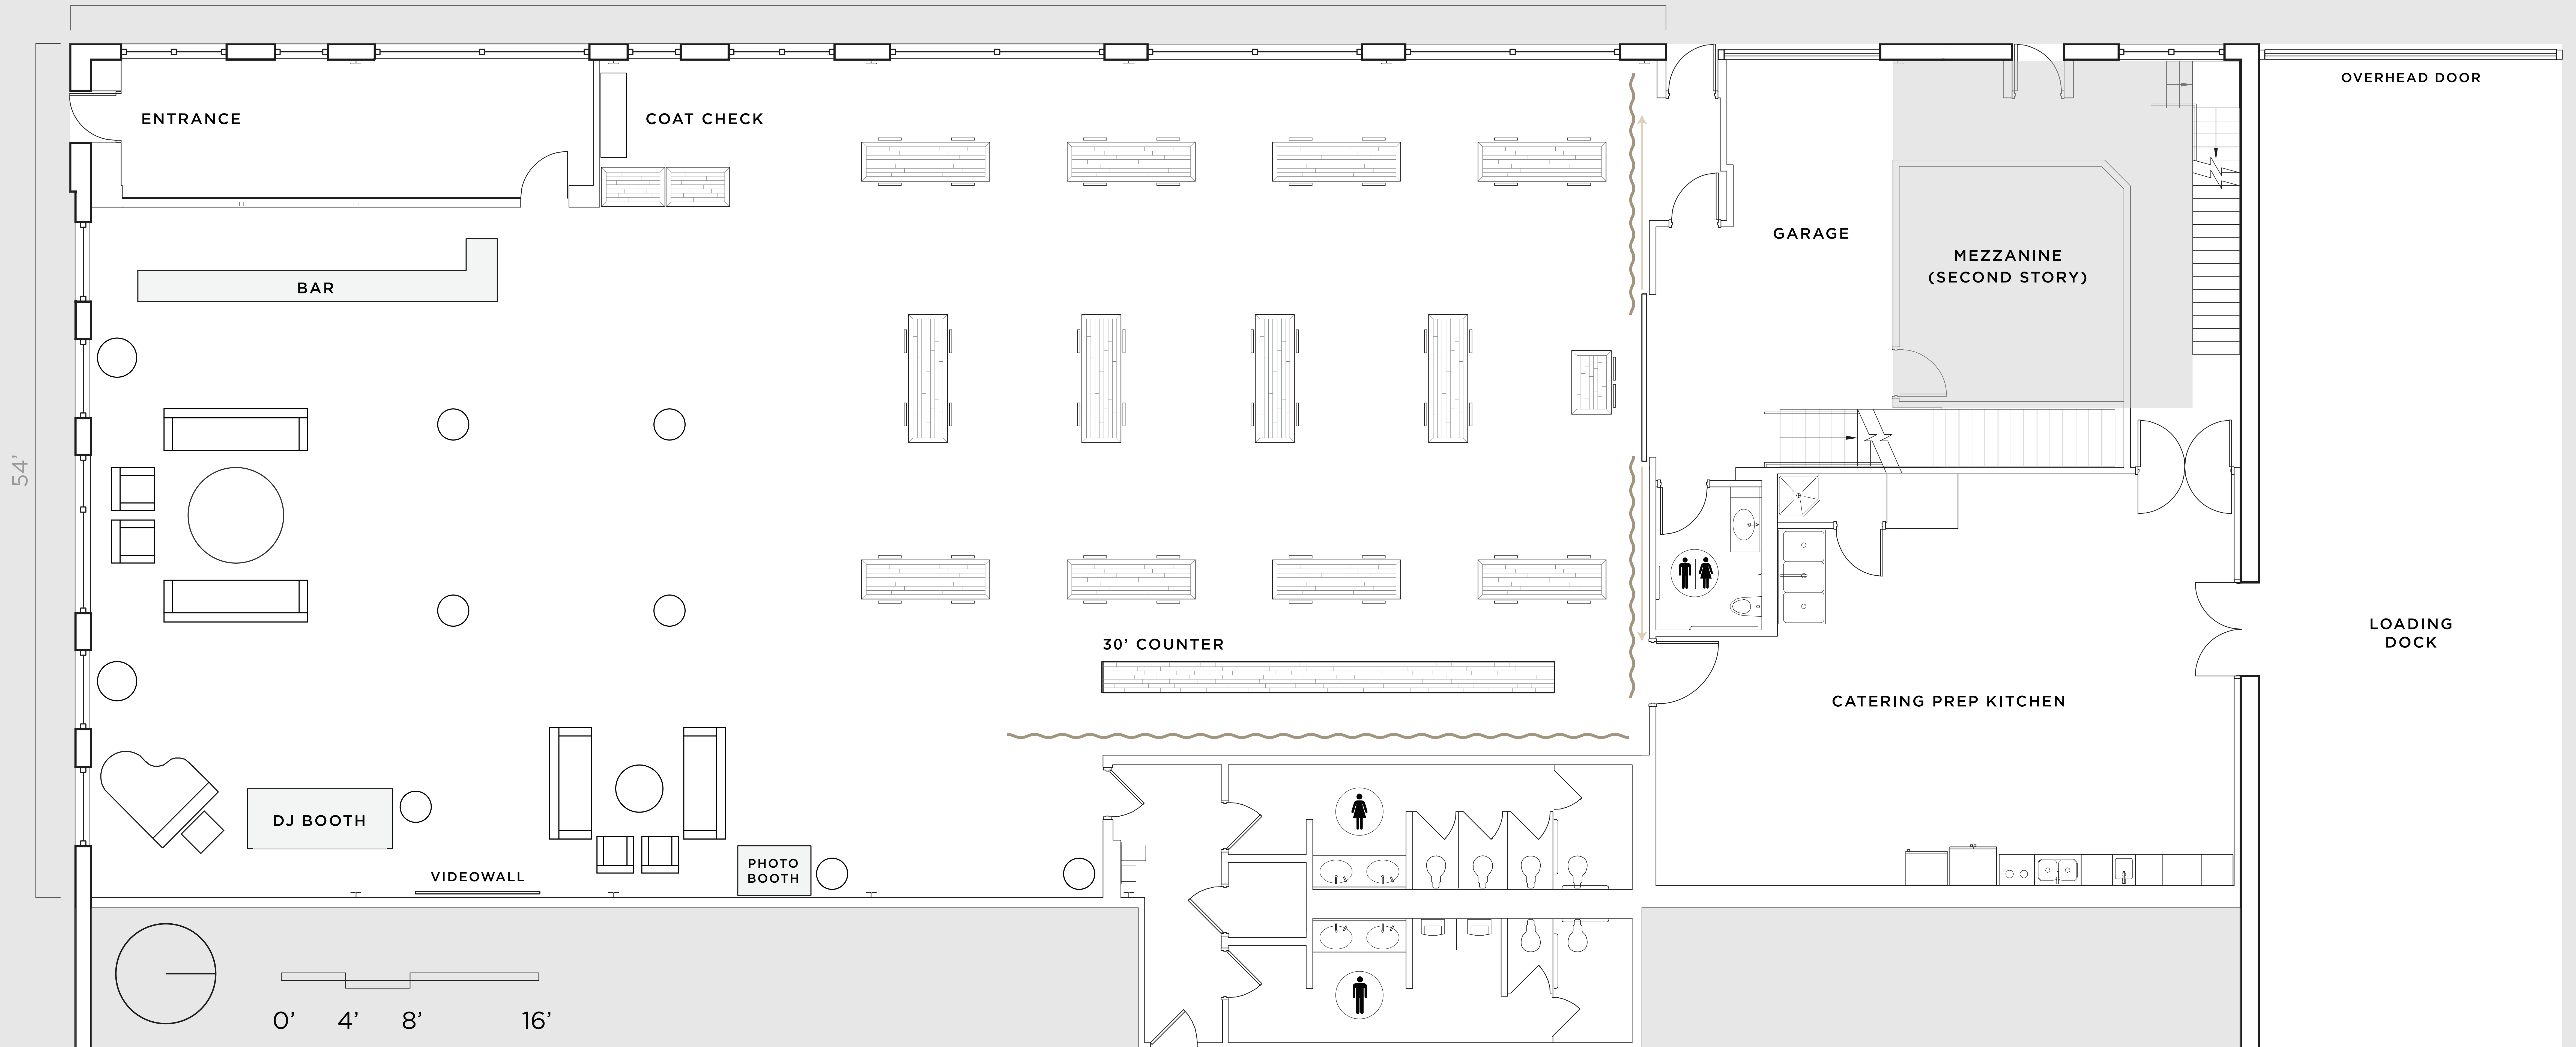

100'

FULTON ST.

DINNER
130
guests

NOTES

- herringbone pattern
- 8 guests per table
- sweetheart table

2324 W FULTON ST
 CHICAGO, IL 60612
 WWW.OVATIONCHICAGO.COM
 INFO@OVATIONCHICAGO.COM

DINNER
146
guests

NOTES