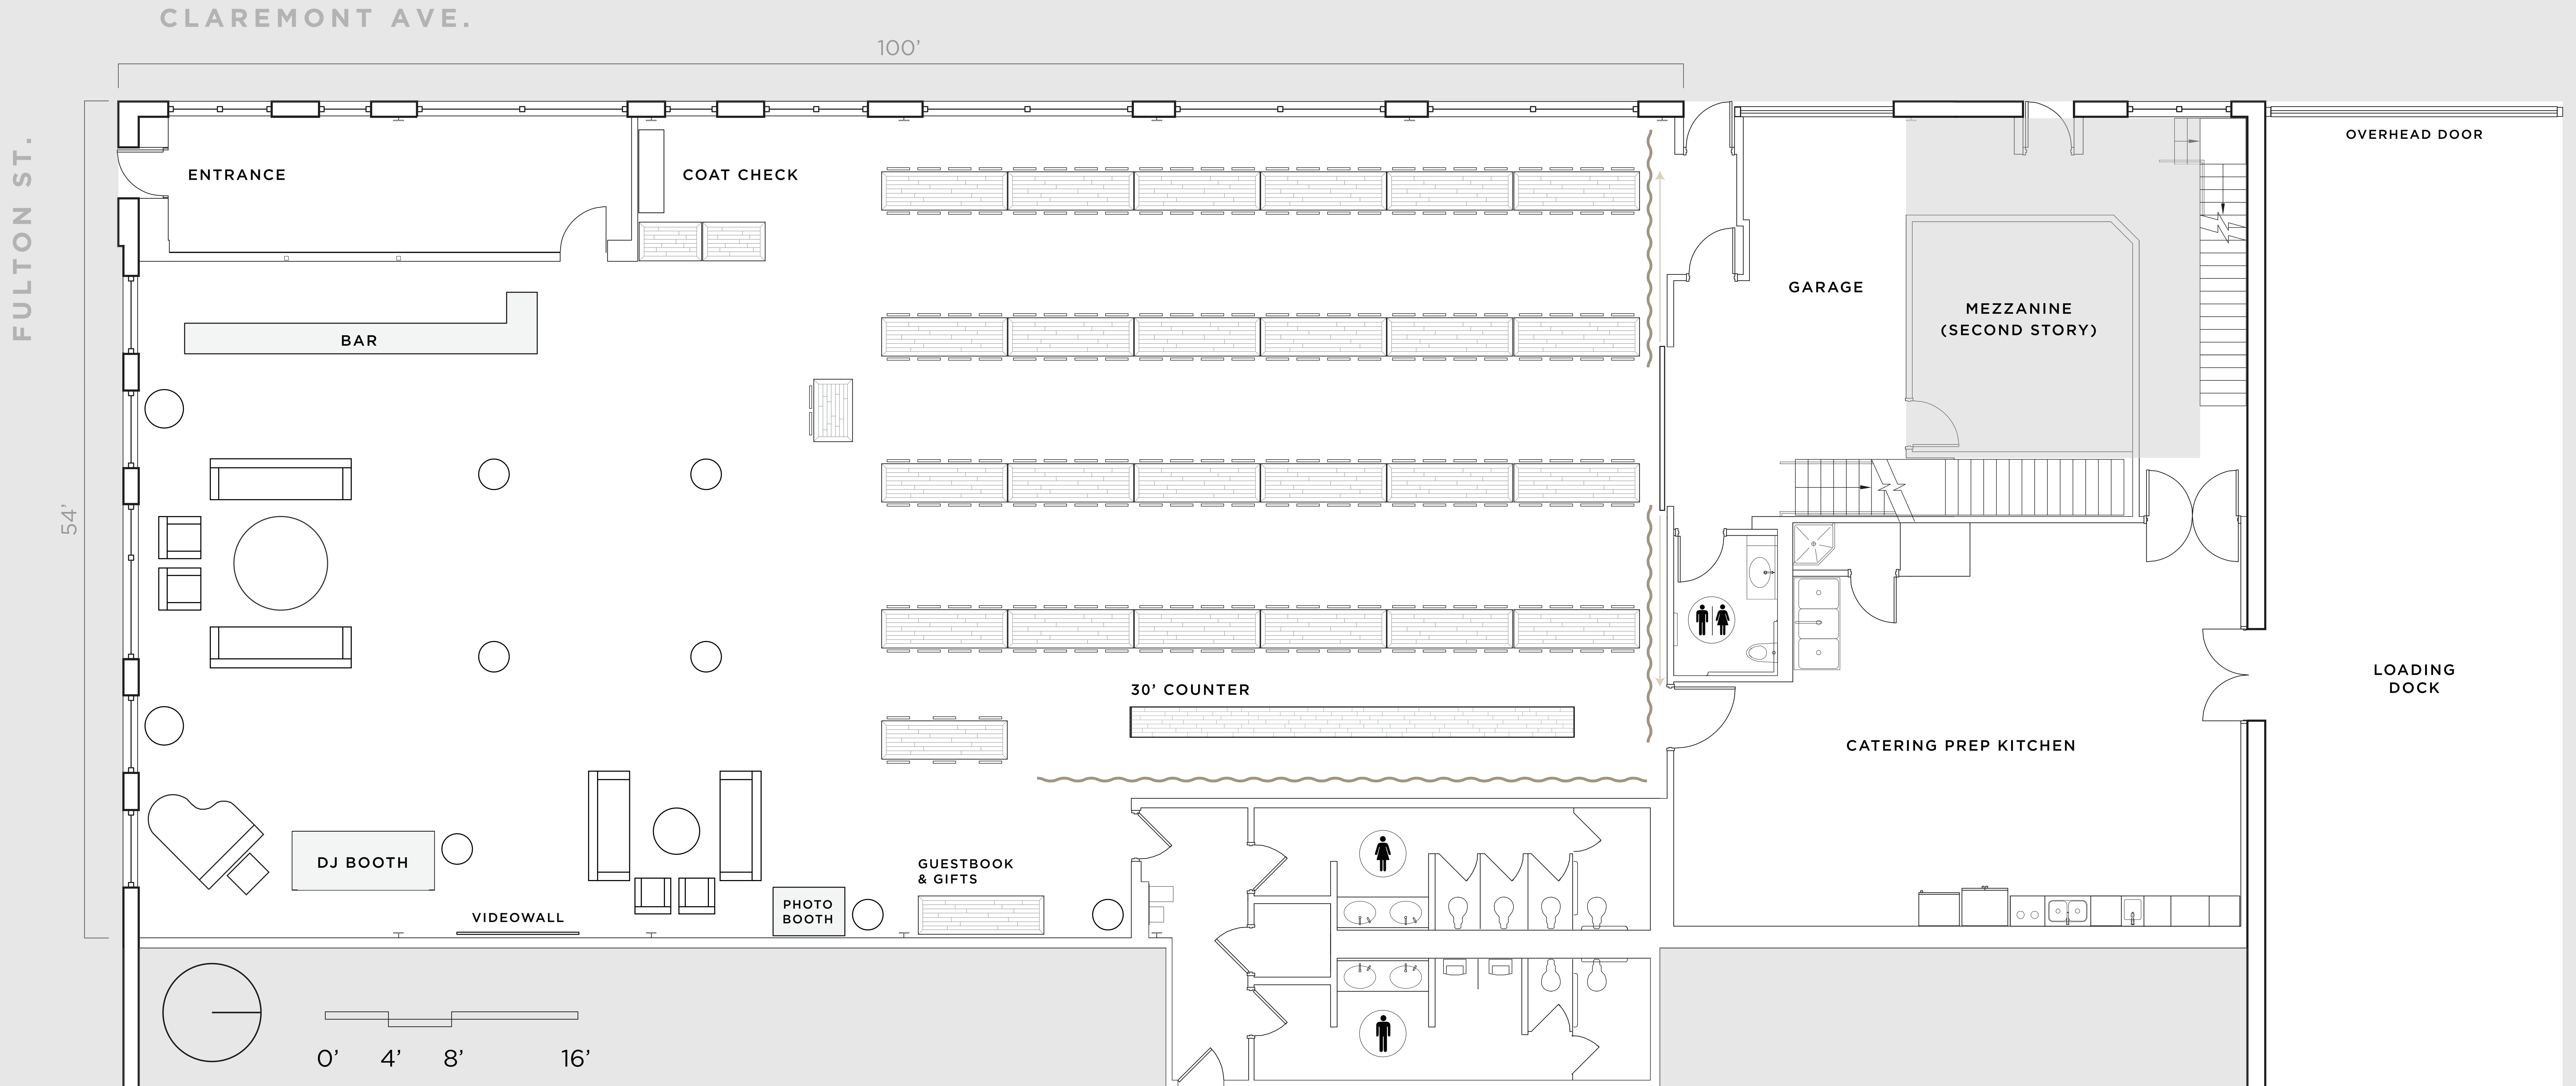

2324 W FULTON ST
 CHICAGO, IL 60612
 WWW.OVATIONCHICAGO.COM
 INFO@OVATIONCHICAGO.COM

DINNER

200

guests

MAXIMUM CAPACITY

NOTES

- 8 guests per table
- sweetheart table

2324 W FULTON ST
 CHICAGO, IL 60612
 WWW.OVATIONCHICAGO.COM
 INFO@OVATIONCHICAGO.COM