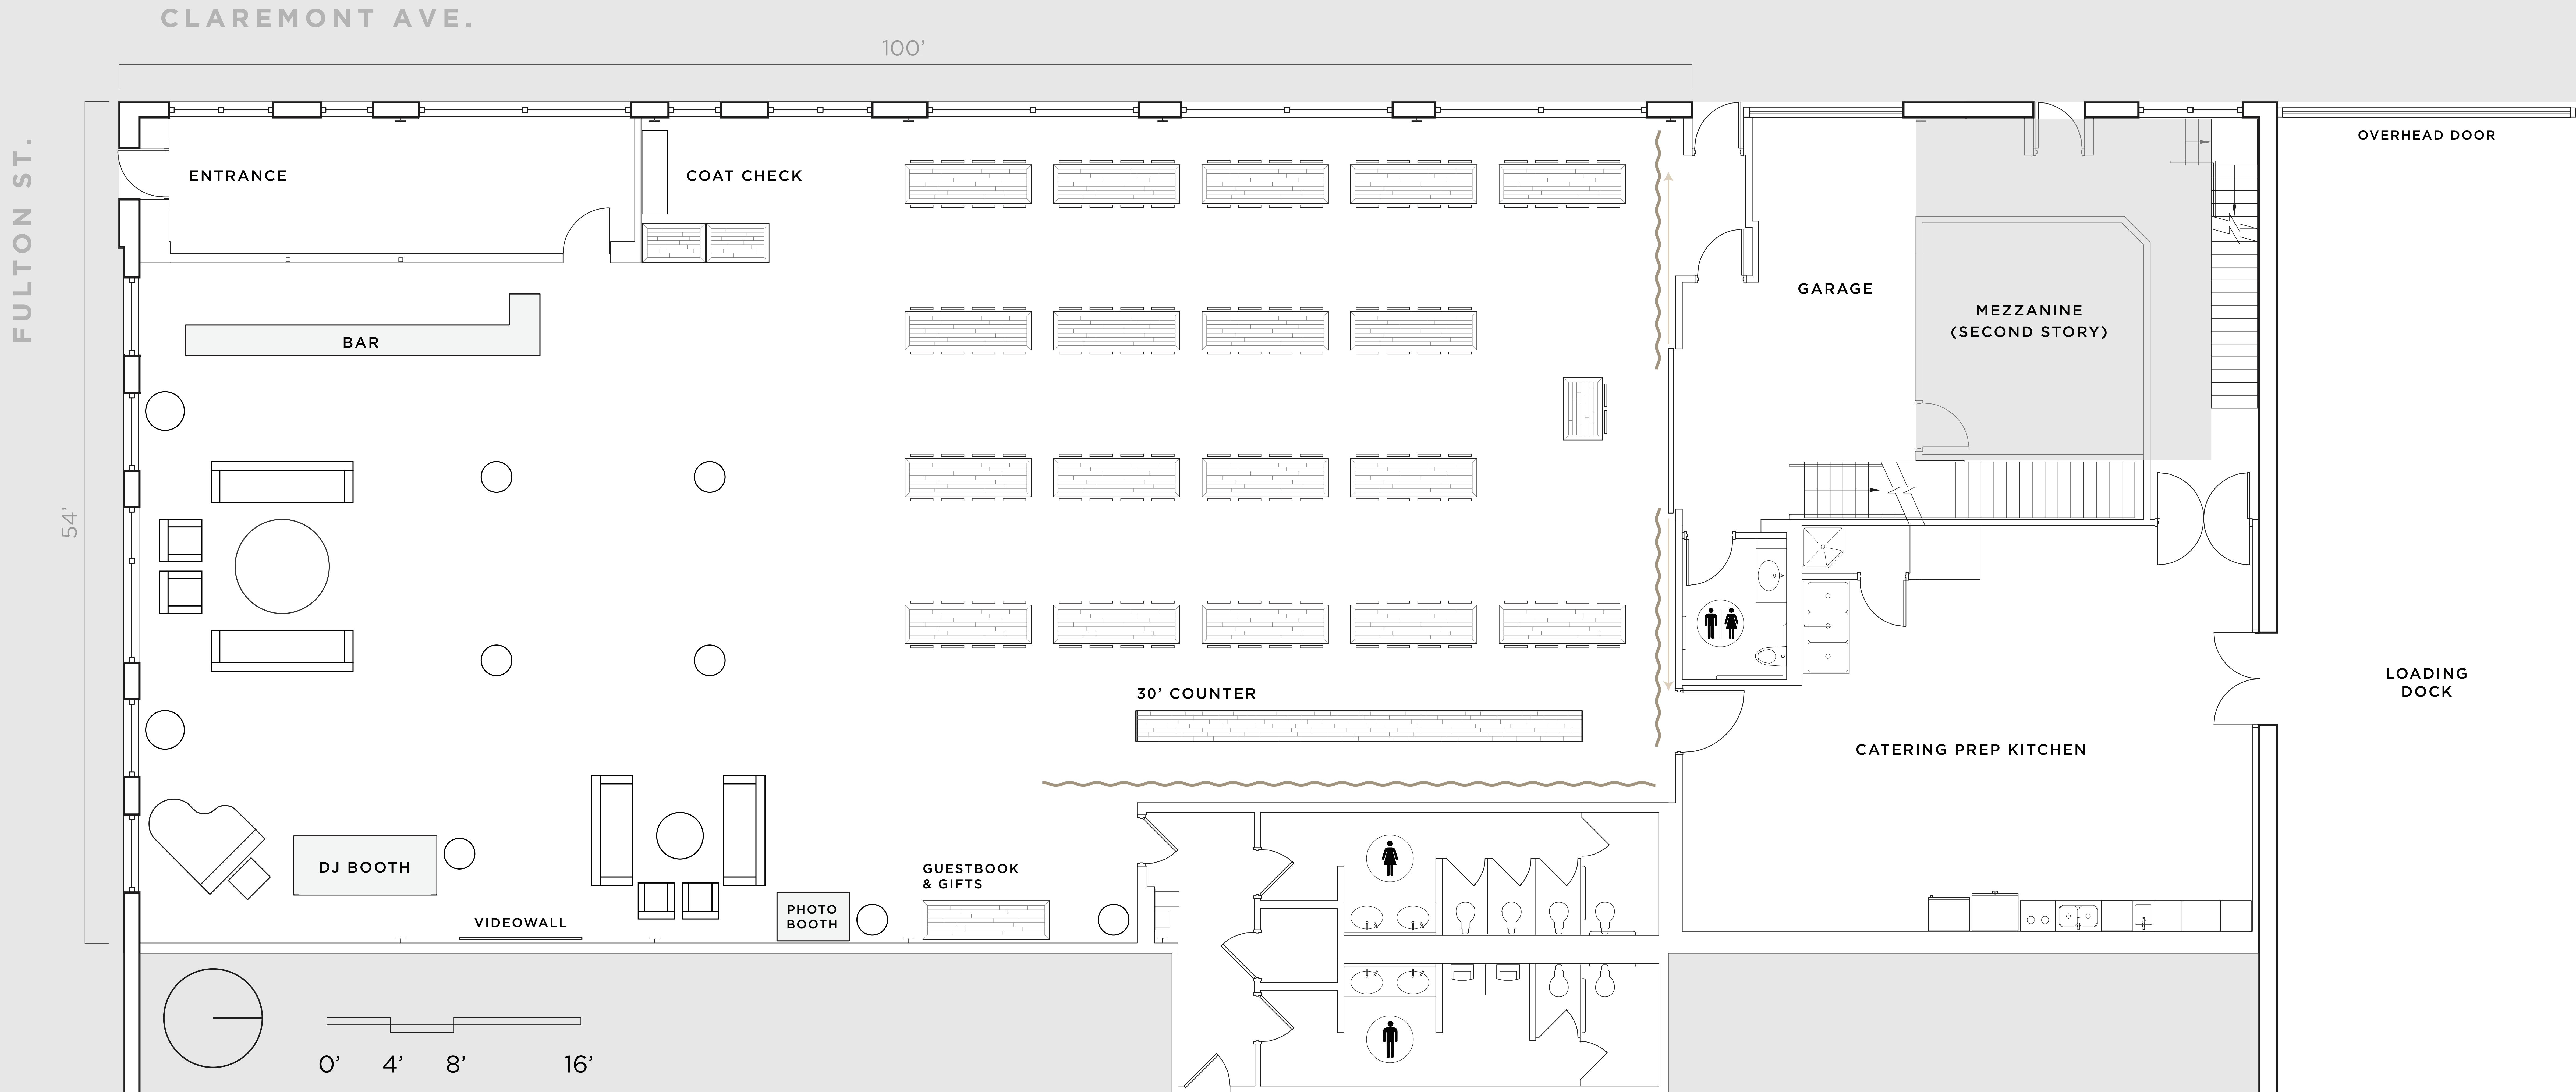

DINNER
146
guests

NOTES

- 8 guests per table
- sweetheart table

2324 W FULTON ST
CHICAGO, IL 60612
WWW.OVATIONCHICAGO.COM
INFO@OVATIONCHICAGO.COM