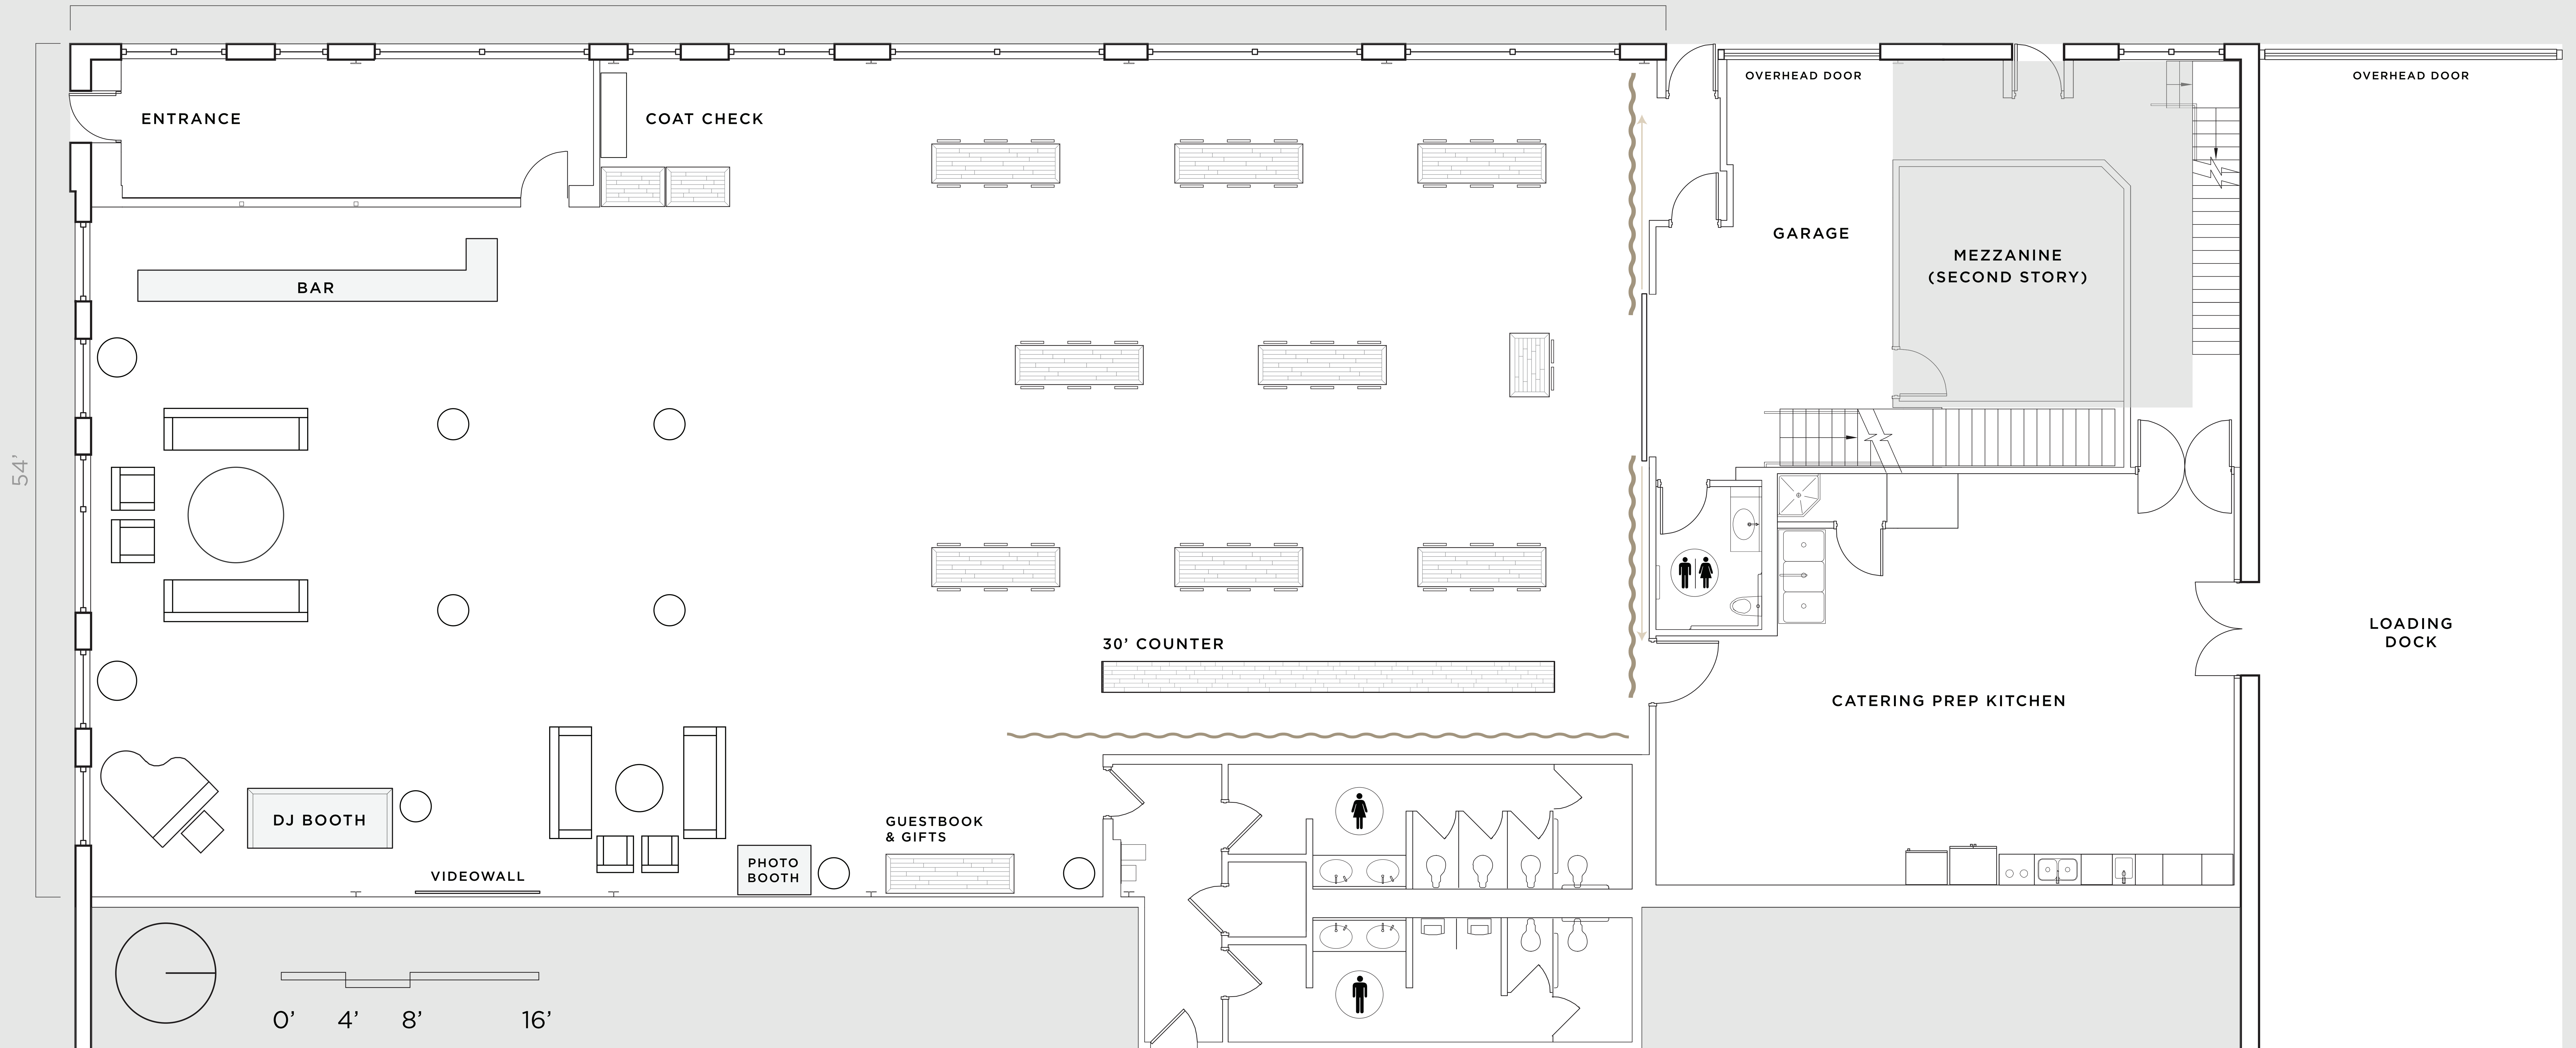

DINNER

50

guests

SOCIAL DISTANCING

NOTES

- 6 guests per table
- sweetheart table

2324 W FULTON ST
CHICAGO, IL 60612
WWW.OVATIONCHICAGO.COM
INFO@OVATIONCHICAGO.COM

CLAREMONT AVE.

100'

FULTON ST.