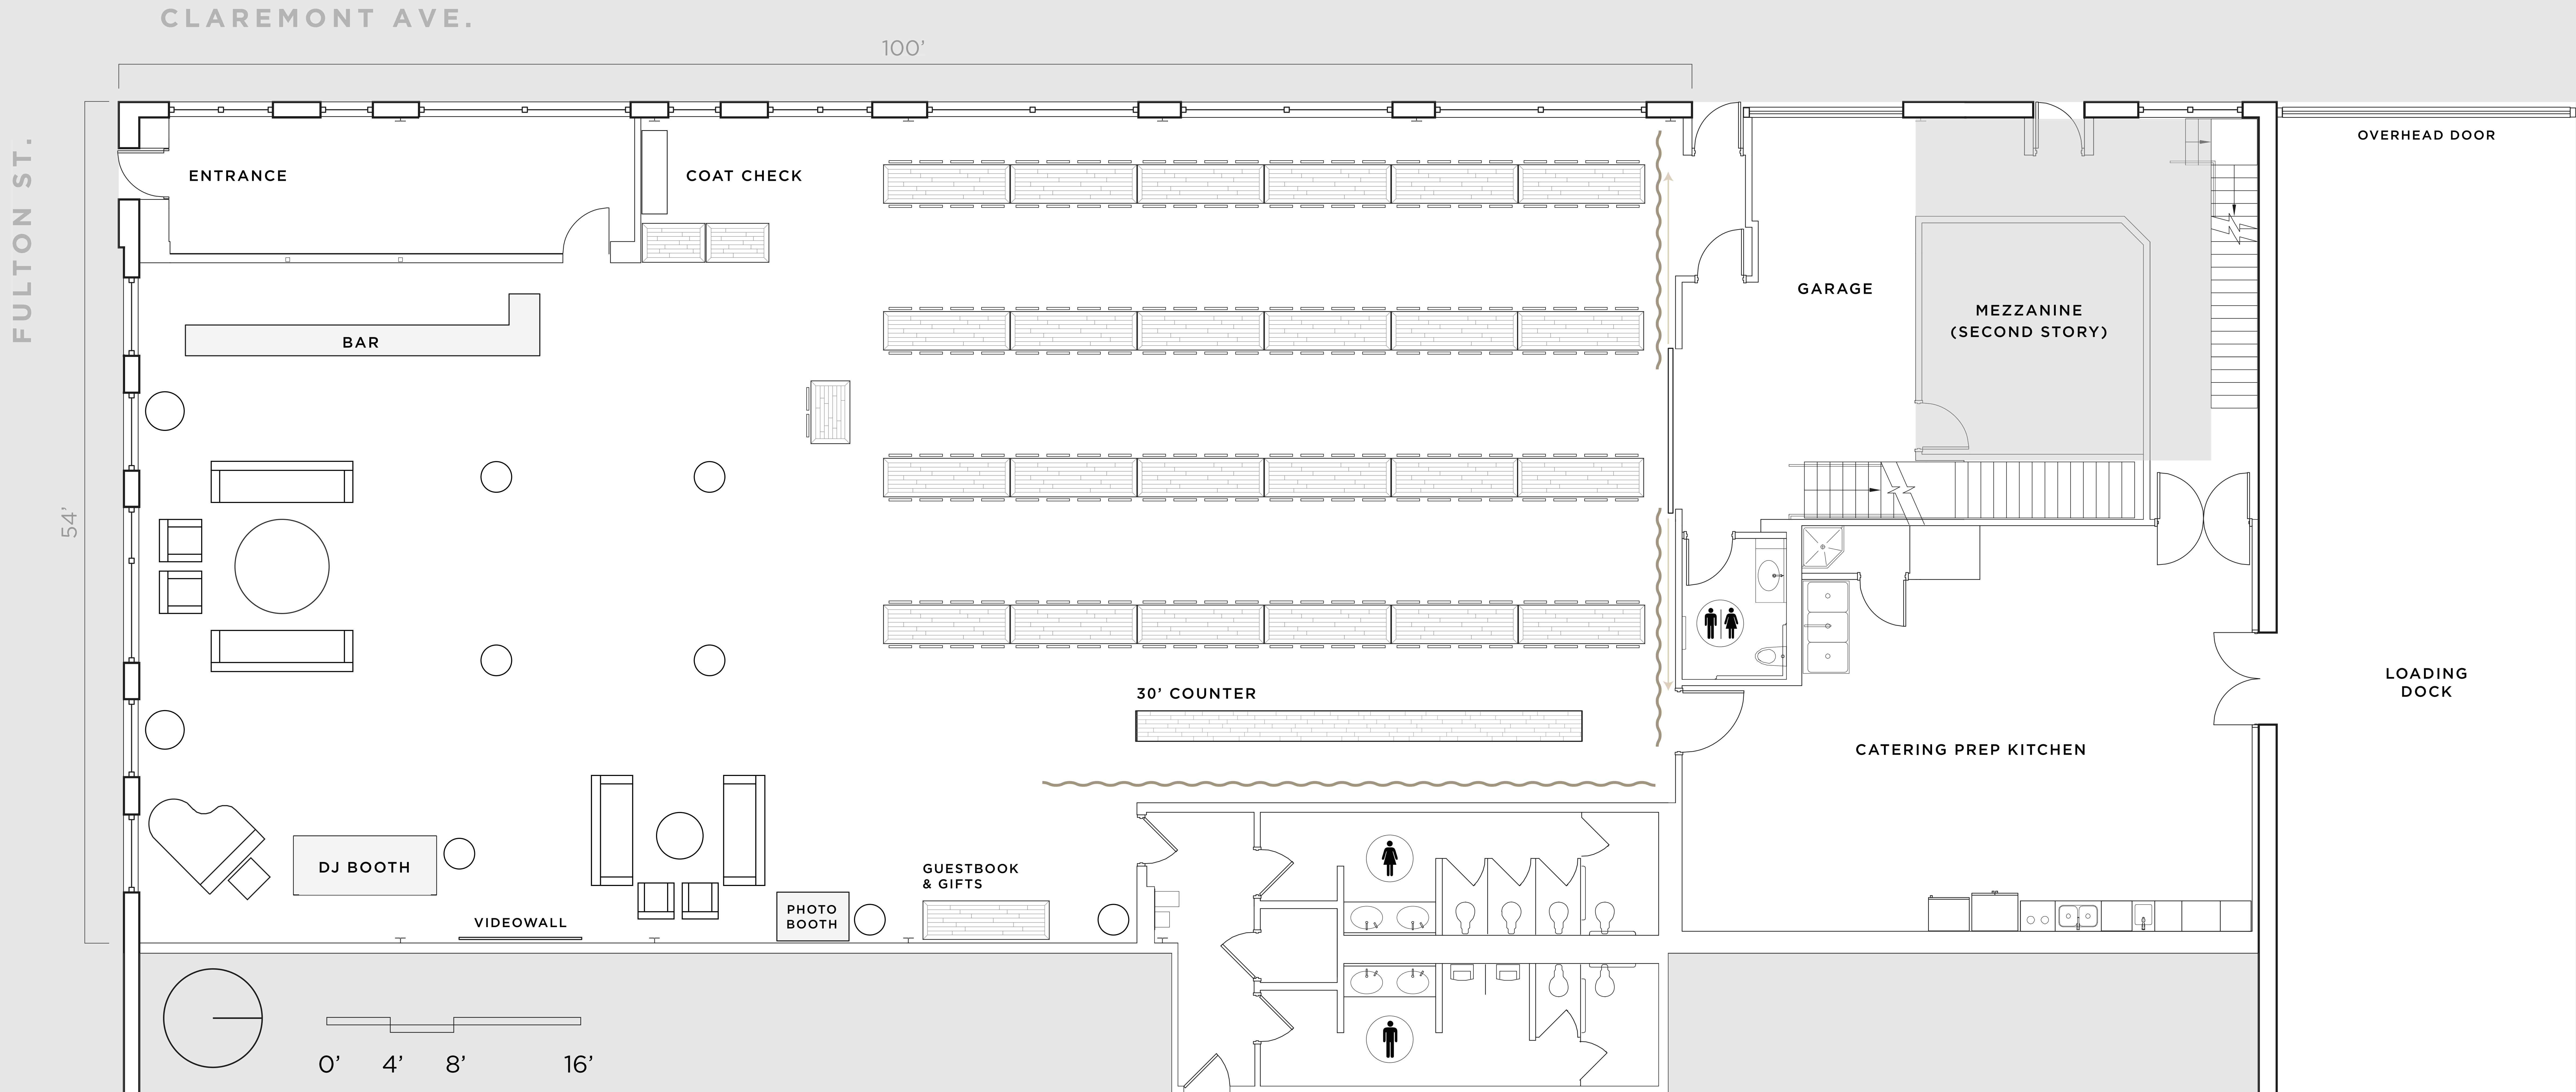

DINNER
194
guests

NOTES

- 8 guests per table
- sweetheart table

2324 W FULTON ST
CHICAGO, IL 60612
WWW.OVATIONCHICAGO.COM
INFO@OVATIONCHICAGO.COM