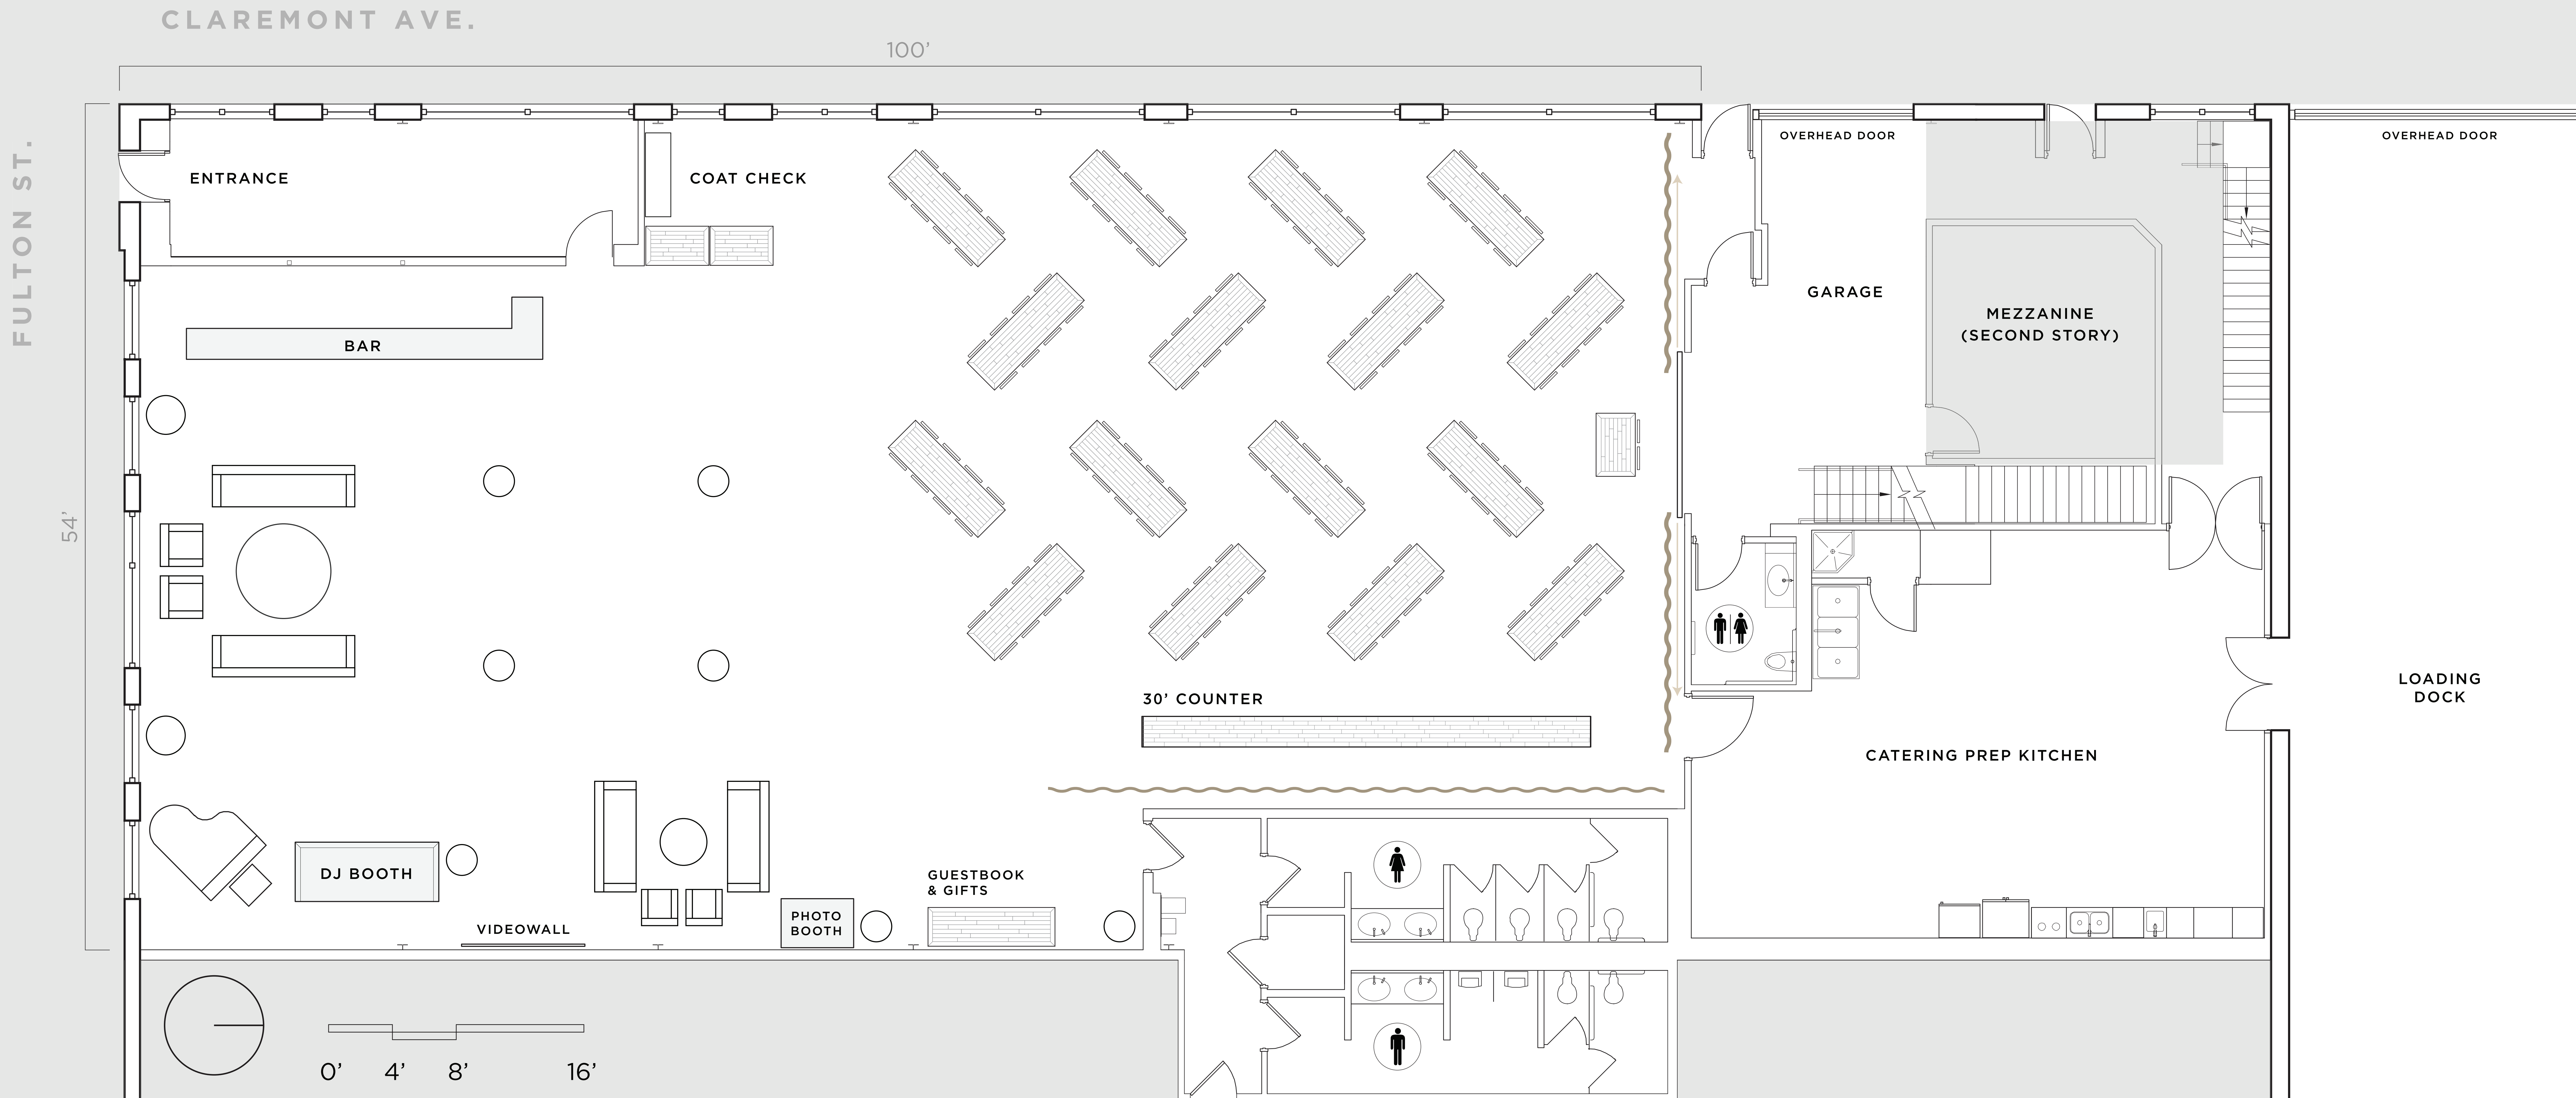

100'

FULTON ST.

DINNER
130
guests

NOTES

- herringbone pattern
- 8 guests per table
- sweetheart table

2324 W FULTON ST
 CHICAGO, IL 60612
 WWW.OVATIONCHICAGO.COM
 INFO@OVATIONCHICAGO.COM

DINNER
146
guests

NOTES