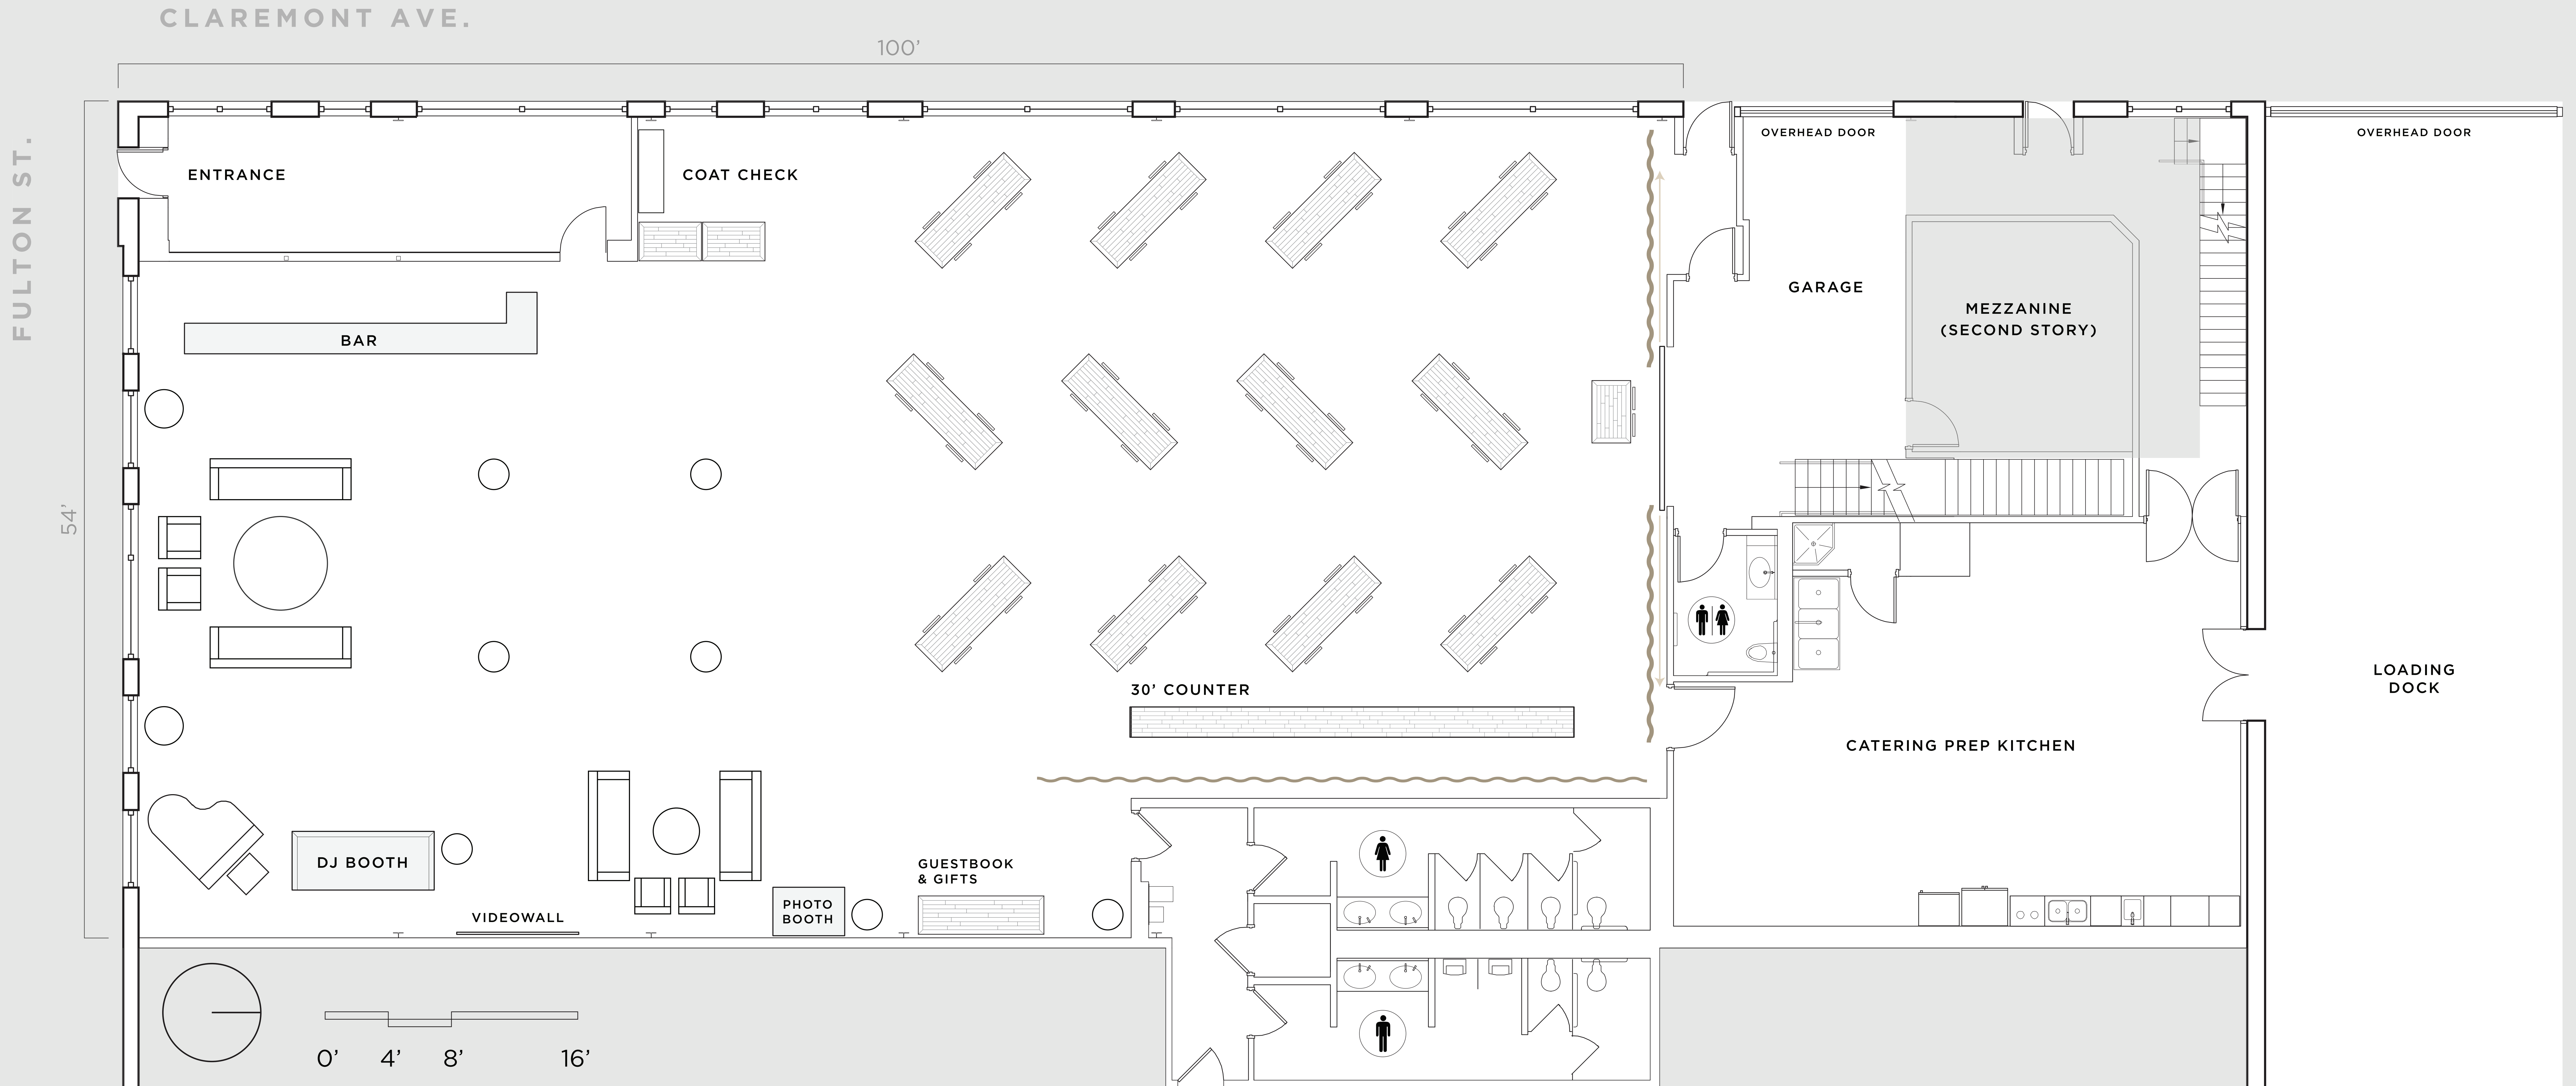

DINNER

50

guests

SOCIAL DISTANCING

NOTES

- herringbone pattern
- 4 guests per table
- sweetheart table

2324 W FULTON ST
 CHICAGO, IL 60612
 WWW.OVATIONCHICAGO.COM
 INFO@OVATIONCHICAGO.COM

DINNER