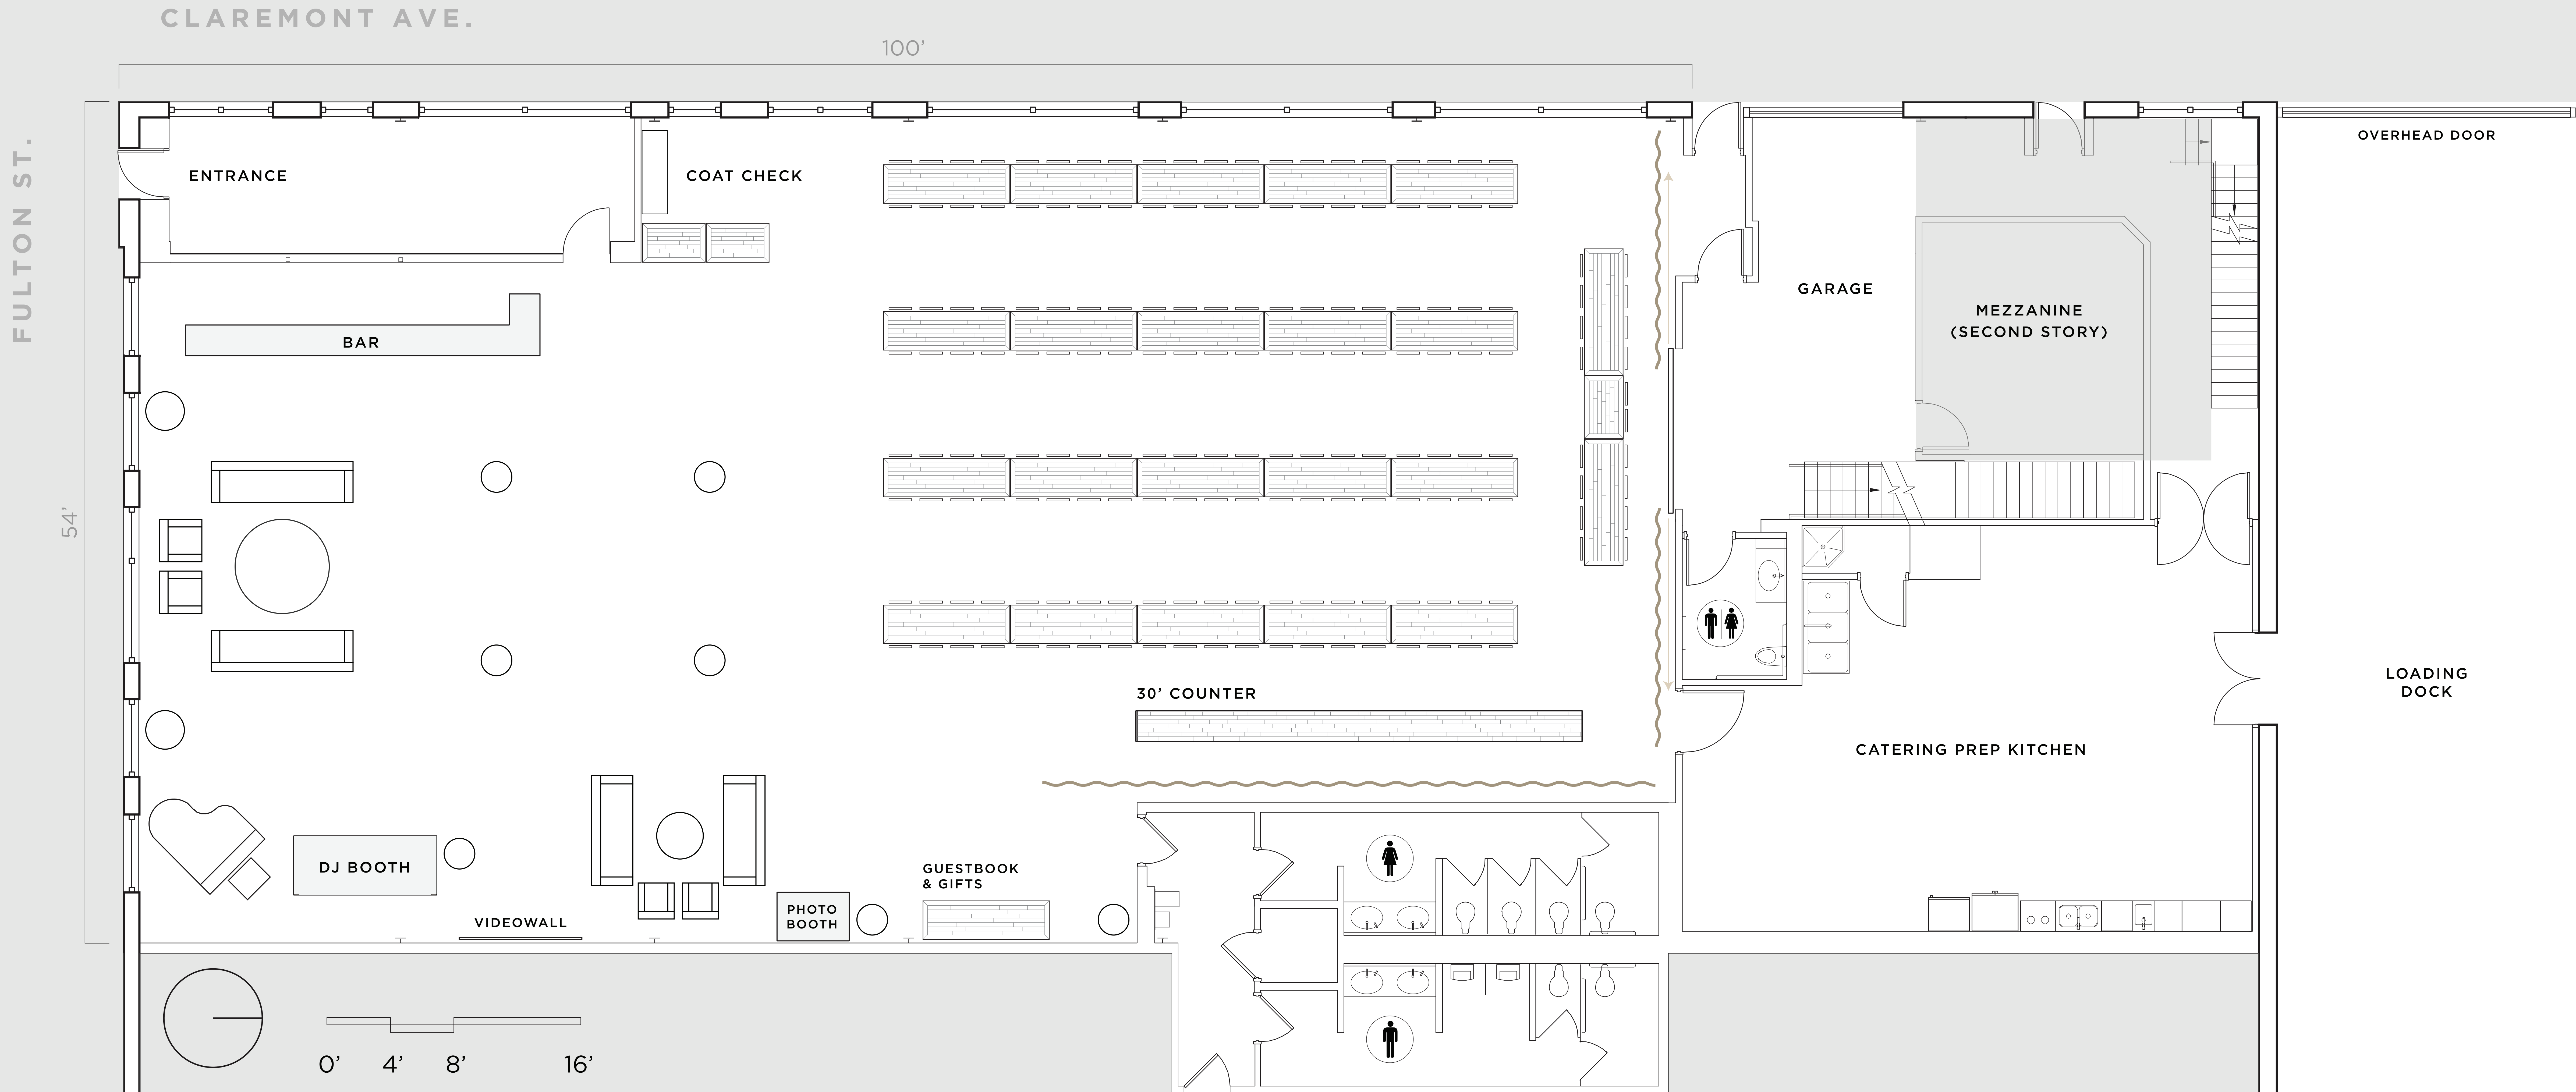

DINNER
178
guests

NOTES

- 8 guests per table
- large head table

2324 W FULTON ST
CHICAGO, IL 60612
WWW.OVATIONCHICAGO.COM
INFO@OVATIONCHICAGO.COM