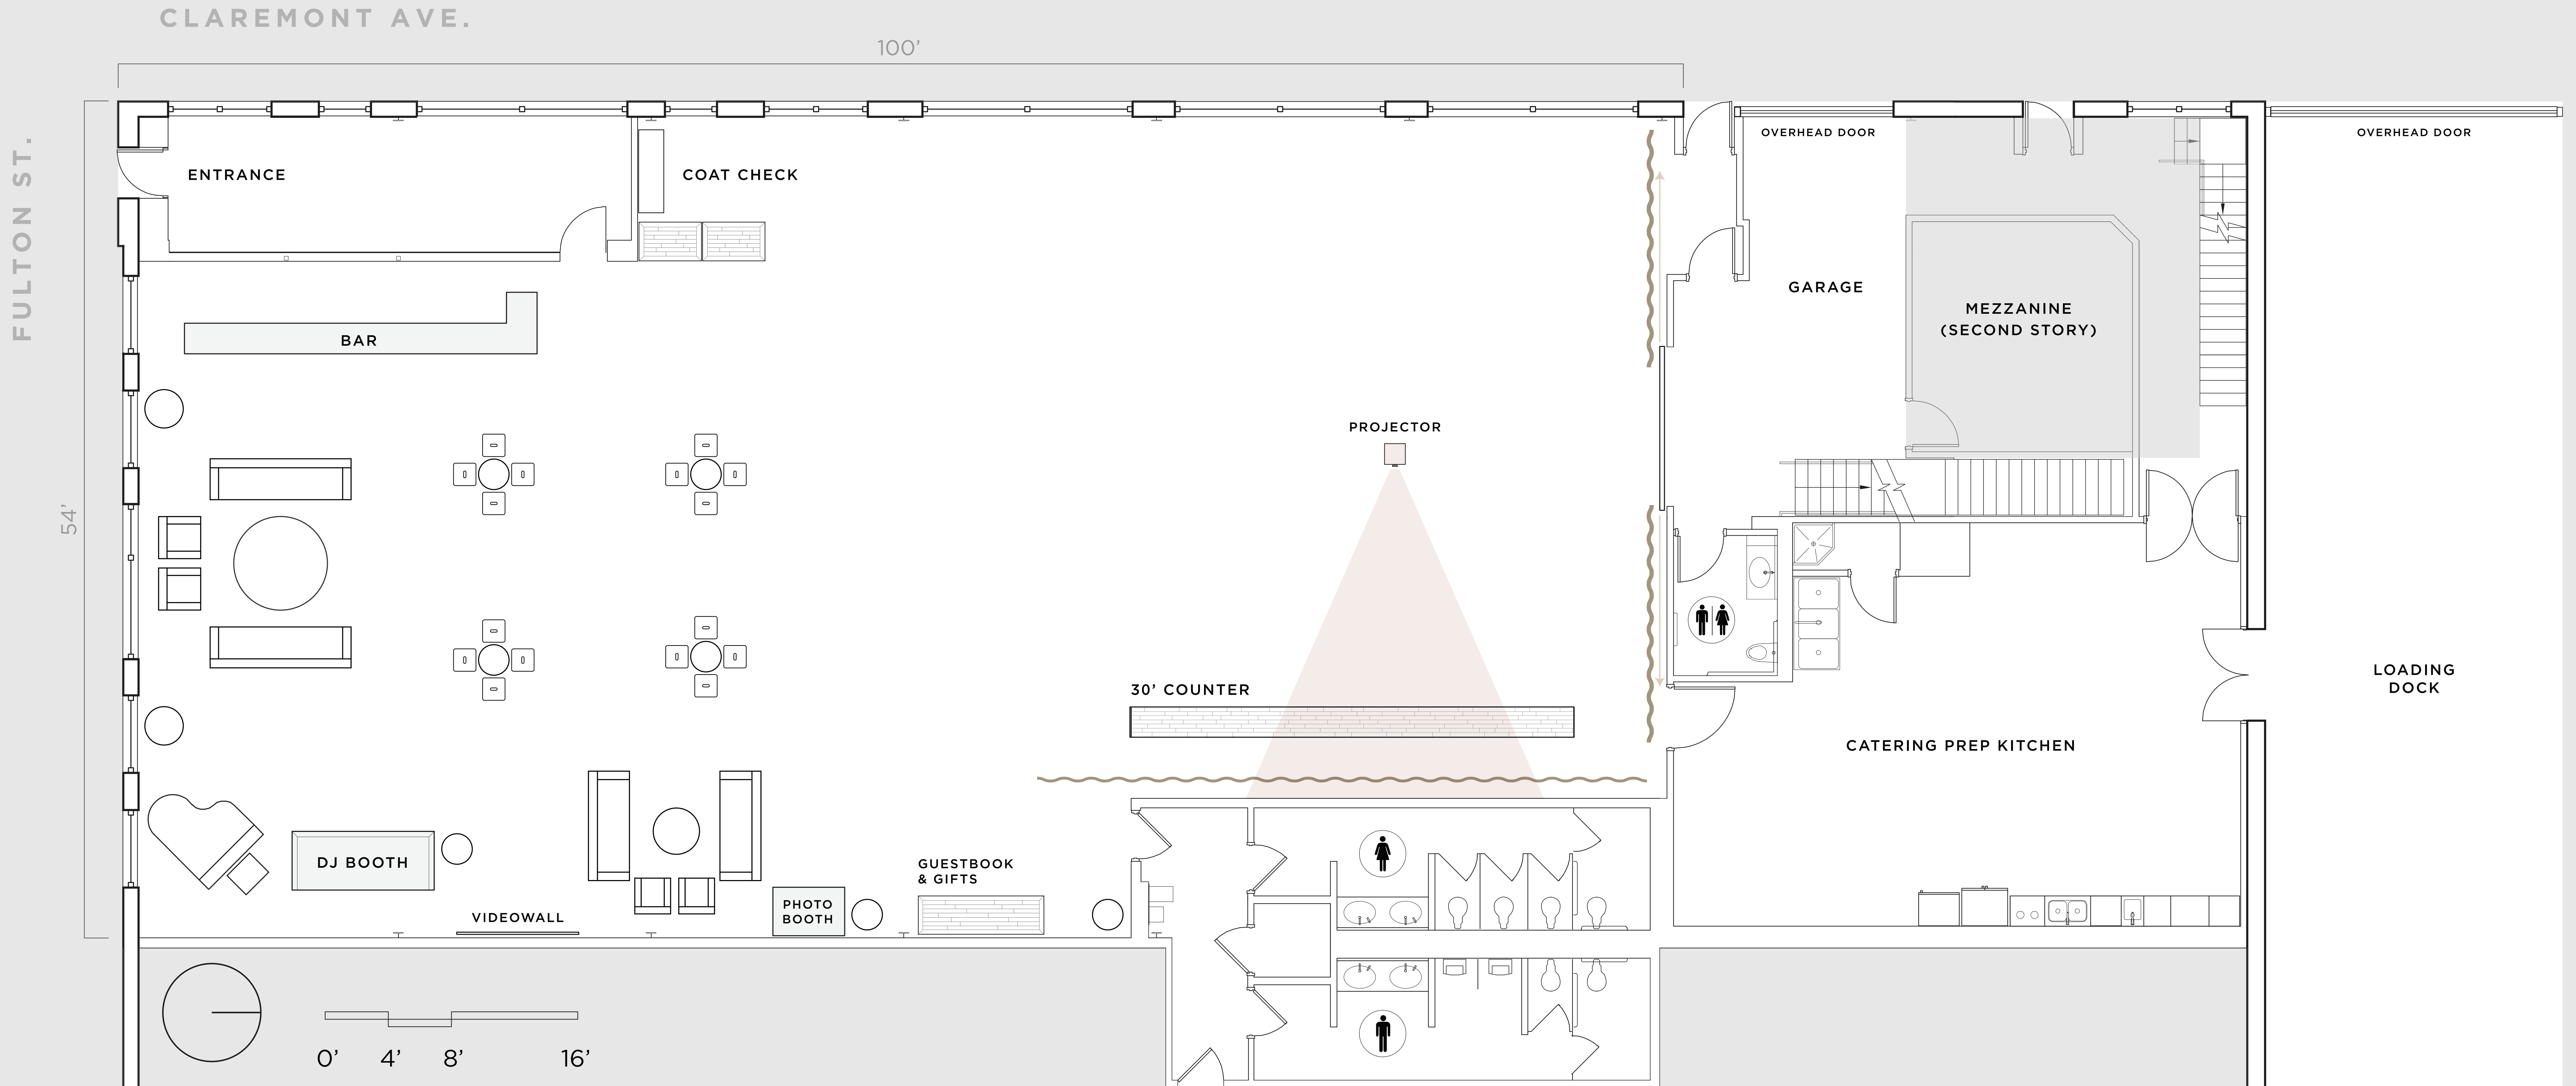

INVENTORY

4  *four ft. tables*

200  *black tolix chairs*

8  *adjustable height 24" cocktail rounds*

25  *eight ft. tables*

16  *black tolix stools*

2  *adjustable height 30" cocktail rounds*

2324 W FULTON ST
CHICAGO, IL 60612
WWW.OVATIONCHICAGO.COM
INFO@OVATIONCHICAGO.COM

DINNER

50

guests

SOCIAL DISTANCING

NOTES

- herringbone pattern
- 4 guests per table
- sweetheart table

2324 W FULTON ST
 CHICAGO, IL 60612
 WWW.OVATIONCHICAGO.COM
 INFO@OVATIONCHICAGO.COM

DINNER