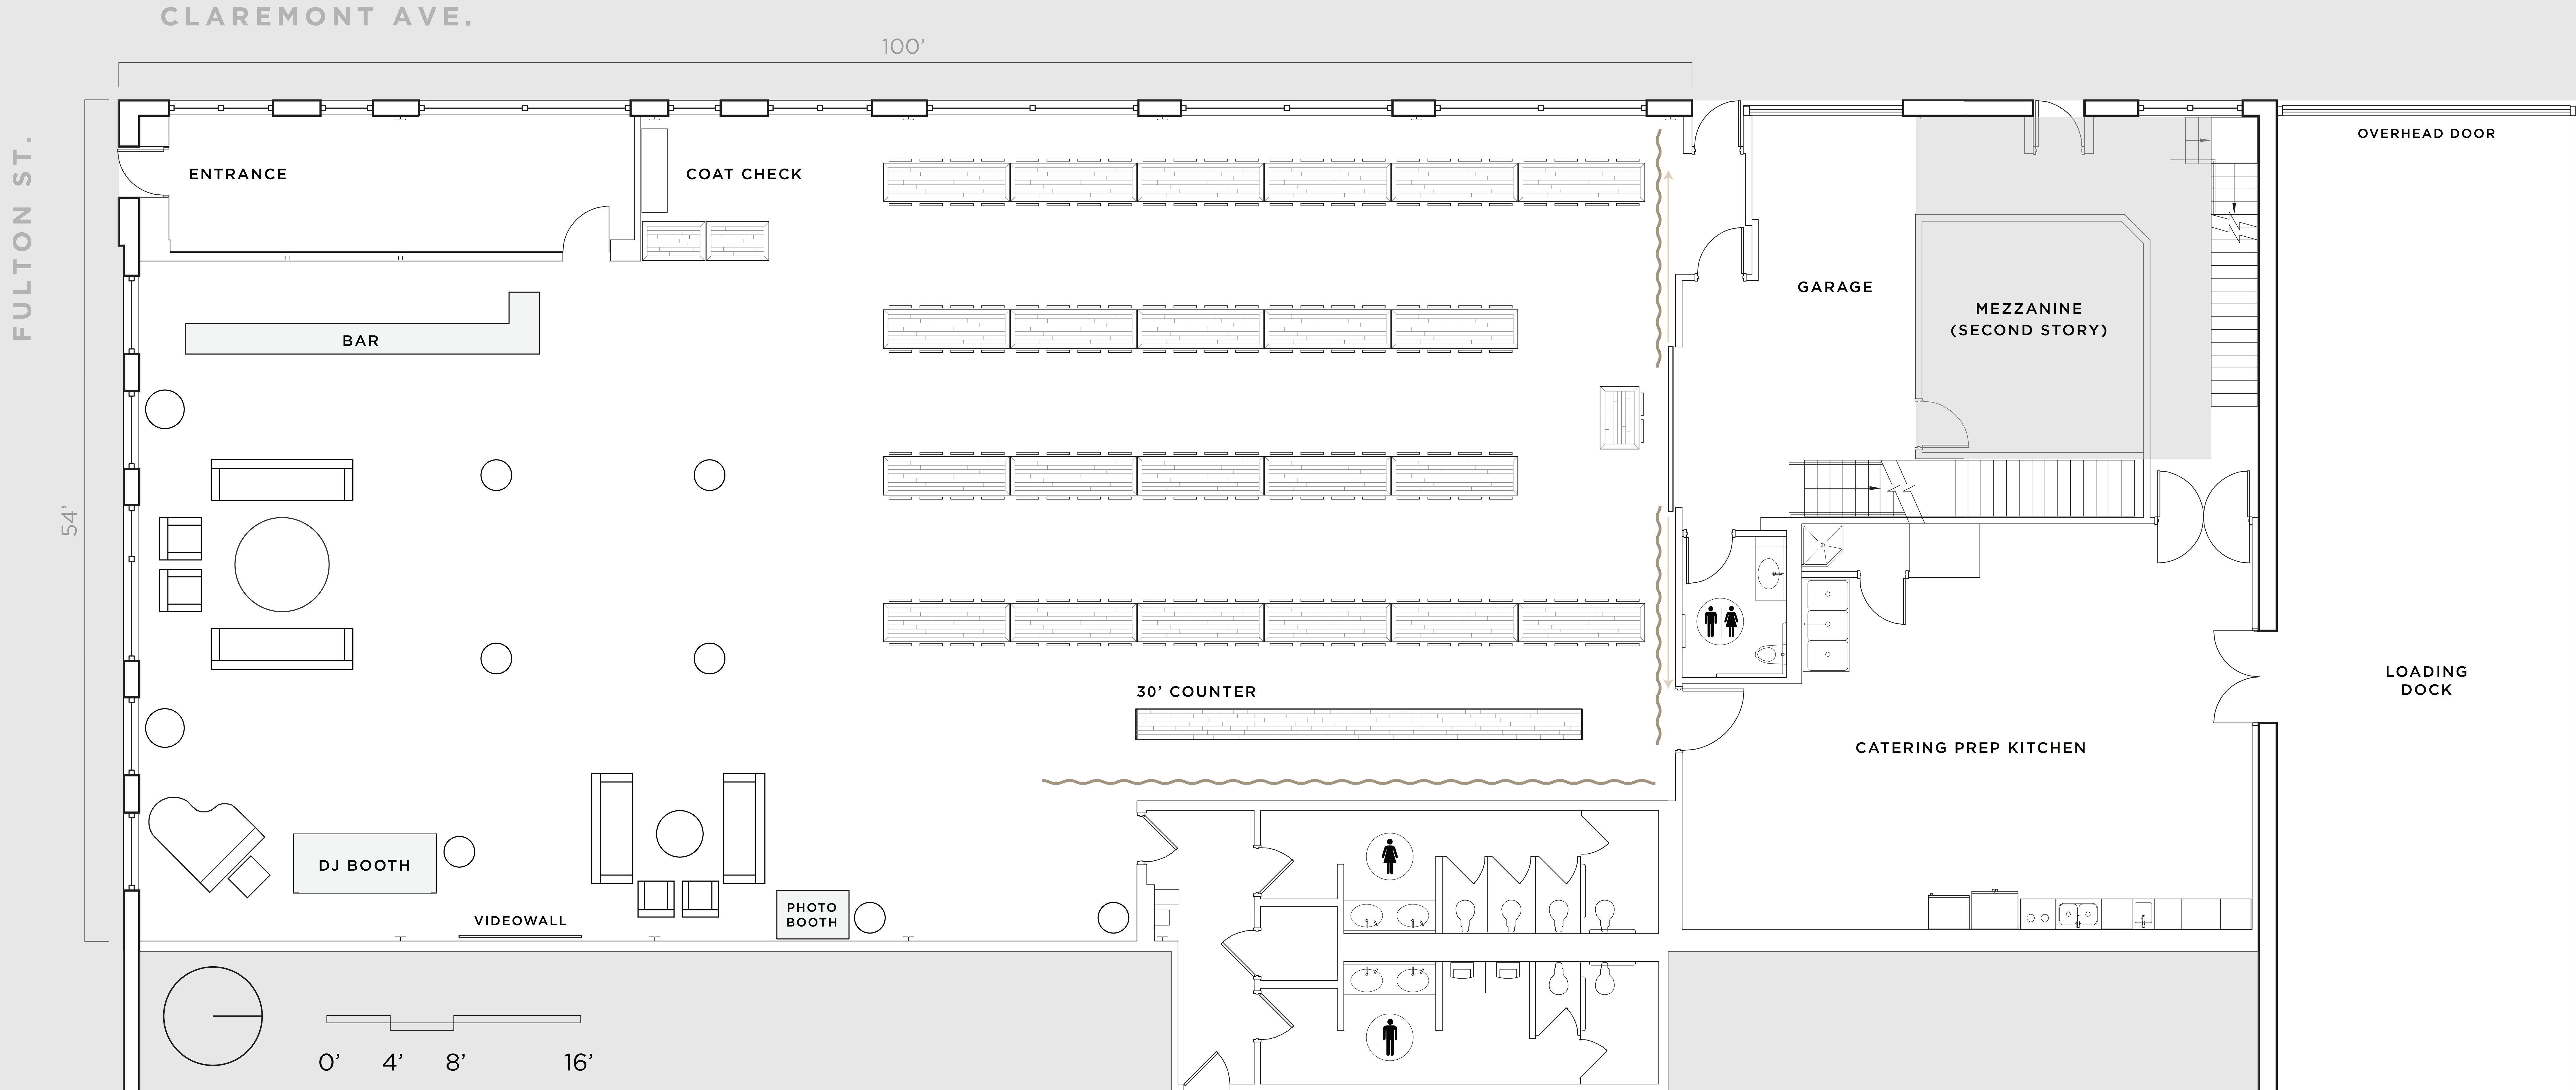

DINNER
178
guests

NOTES

- 8 guests per table
- sweetheart table

2324 W FULTON ST
CHICAGO, IL 60612
WWW.OVATIONCHICAGO.COM
INFO@OVATIONCHICAGO.COM